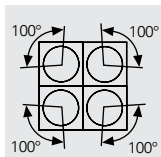

Ex-Centris, André Riopel Architect

Directional low voltage recessed downlight provides direct light.

Die cast aluminum optical assembly painted steel frame and housing.

Supplied with new construction plaster frame and integral electronic transformers.