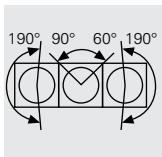

Ex-Centris, André Riopel Architect

Directional low voltage recessed downlight provides direct light.

Die cast aluminum optical assembly painted steel frame and housing.

Supplied with new construction plaster frame and integral electronic transformers.