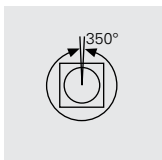

Ex-Centris, André Riopel Architect

Directional low voltage recessed downlight provides direct light.

Die cast aluminum optical assembly painted steel frame and housing.

Supplied with new construction plaster frame and integral electronic transformers.