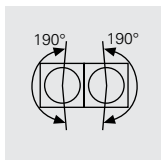

Ex-Centris, André Riopel Architect

Directional low voltage recessed downlight provides direct light.

Die cast aluminum optical assembly painted steel frame and housing.

Supplied with new construction plaster frame and integral electronic transformers.